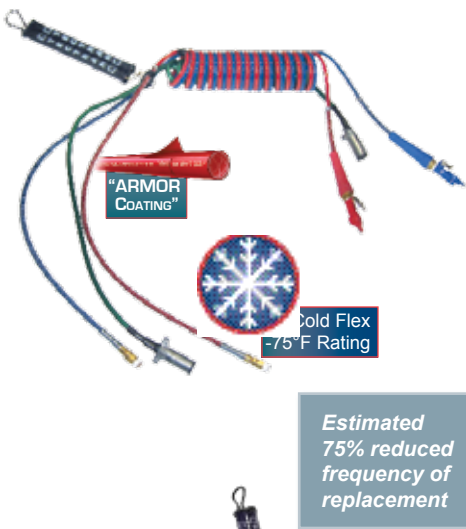

LIFELINE KIT CONTENTS...

LIFELINE Kits are fully factory assembled and each is boxed in its own carton with a Kit part number and a large label picturing its contents.

The following chart identifies the various parts that go into each of the Kit configurations. This is useful information for supplying separate components where needed.

Magnum/Powercoil Kits

Part No.	Stk.Code	Description
LK-MAG15T	20207	LIFELINE Kit-15' Magnum/Powercoil for Tender/Slider Bar
17M15-40H	20131	Magnum - 15' Dual-Line Aircoil Set - 48" tractor leads
7ATG542MW	37081	ABS Powercoil - 15' - 48" tractor leads & WeatherSeal
9420-2	47093	Dual Tender Kit - 16" length
1012ES-R	16065	Supreme Gladhand Set (1 red, 1 blue)
LK-MAG15P	20223	LIFELINE Kit-15' Magnum/Powercoil for Pogo or Cab Mount
17M15-40H	20131	Magnum - 15' Dual-Line Aircoil Set - 48" tractor leads
7ATG542MW	37081	ABS Powercoil - 15' - 48" tractor leads & WeatherSeal
94-0001	47009	3-Hole Beefy Clamp
94-0102	47067	Snap-Clip to attach to existing eye-bolt
1012ES-R	16065	Supreme Gladhand Set (1 red, 1 blue)

Contact the factory if your customer requires a special configuration.