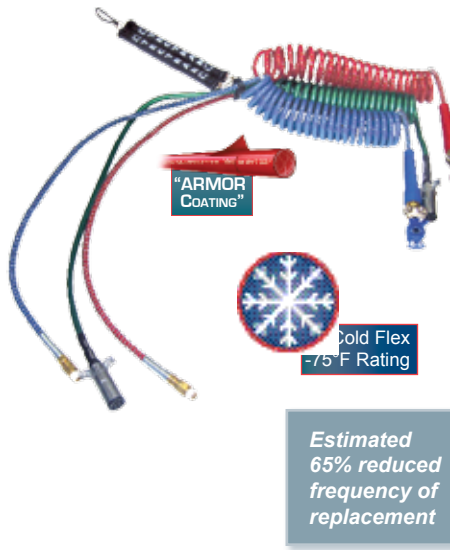

Contact the factory if your customer requires a special configuration.

AirPower Line Kits

Part No.	Stk.Code	Description
LK-APL15T	20226	LIFELINE Kit - 15' AirPower Line for Tender/Slider Bar
169157	22041	AirPower Line - 15' with hanger bracket
9420-2	47093	Dual Tender Kit - 16" length
1012ES-R	16065	Supreme Gladhand Set (1 red, 1 blue)
LK-APL15P	20227	LIFELINE Kit - 15' AirPower Line for Pogo or Cab Mount
169157	22041	AirPower Line - 15' with hanger bracket
1012ES-R	16065	Supreme Gladhand Set (1 red, 1 blue)

ALSO AVAILABLE IN 12 FT. LENGTH
 LK-APL12T 20208 LIFELINE Kit-12' AirPower Line for Tender/Slider Bar
 LK-APL12P 20211 LIFELINE Kit-12' AirPower Line for Pogo or Cab Mount

Armorcoil/Powercoil Kits

Part No.	Stk.Code	Description
LK-ARM15T	20209	LIFELINE Kit-15' Armorcoil/Powercoil for Tender/Slider Bar
17A15-40H	20118	Armorcoil - 15' Armored Aircoil Set - 48" tractor leads
7ATG542MW	37081	ABS Powercoil - 15' - 48" tractor leads & WeatherSeal
9420-2	47093	Dual Tender Kit - 16" length
1012ES-R	16065	Supreme Gladhand Set (1 red, 1 blue)
LK-ARM15P	20224	LIFELINE Kit-15' Armorcoil/Powercoil for Pogo or Cab Mount
17A15-40H	20118	Armorcoil - 15' Armored Aircoil Set - 48" tractor leads
7ATG542MW	37081	ABS Powercoil - 15' - 48" tractor leads & WeatherSeal
94-0001	47009	3-Hole Beefy Clamp
94-0102	47067	Snap-Clip to attach to existing eye-bolt
1012ES-R	16065	Supreme Gladhand Set (1 red, 1 blue)