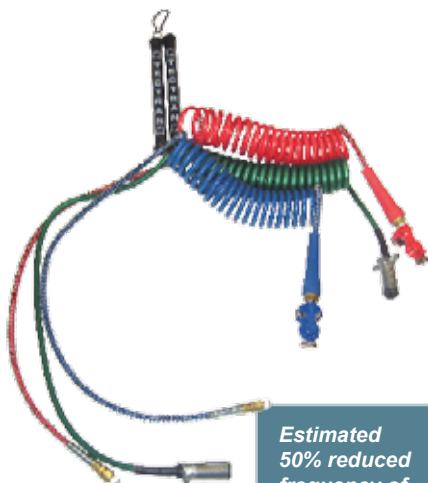

LIFELINE KIT FEATURES & BENEFITS...

Features & Benefits	APL	MAG	ARM	PRO
Factory installed FLEX-Grips	•	•	•	•
“Armor” coated Air Lines		•	•	
Pre-clamped “matched” lines to ensure uniform working length	•	•	•	•
Twinned & bonded “Armor” coated Dual Air Lines		•		
Factory-wrapped Air & Power Lines	•			
Dual spring Tender Kit (“T” part # suffix)	•	•	•	•
Sag & drag-reducing coil memory		•	•	•
WeatherSeal & corrosion resistant grease injected power plugs	•	•	•	•
Supreme Gladhands with powder-coating & stainless components	•	•	•	•
Wide-lipped polyurethane Gladhand Seal and stainless steel filter	•	•	•	•
Factory installed swivel fittings on tractor side of Air Lines	•	•	•	•

The chart shown here identifies which features apply to each LIFELINE Kit configurations.

Remember a system is only as good as its weakest part. Buying a complete LIFELINE Kit is preferred to shopping for individual components.

Tectran’s LIFELINE Kit is one of those solutions that costs more up front and saves more down the road.

Estimated 50% reduced frequency of replacement

PRO-Flex/Powercoil Kits

Part No.	Stk.Code	Description
LK-PRO15T	20210	LIFELINE Kit-15' PRO-Flex/Powercoil for Tender/Slider Bar
17P15-40H	20177	PRO-Flex - 15' Aircoil Set - 48" tractor leads
7ATG542MW	37081	ABS Powercoil - 15' - 48" tractor leads & WeatherSeal
9420-2	47093	Dual Tender Kit - 16" length
1012ES-R	16065	Supreme Gladhand Set (1 red, 1 blue)
LK-PRO15P	20225	LIFELINE Kit-15' PRO-Flex/Powercoil for Pogo or Cab Mount
17P15-40H	20177	PRO-Flex - 15' Aircoil Set - 48" tractor leads
7ATG542MW	37081	ABS Powercoil - 15' - 48" tractor leads & WeatherSeal
94-0001	47009	3-Hole Beefy Clamp
94-0102	47067	Snap-Clip to attach to existing eye-bolt
1012ES-R	16065	Supreme Gladhand Set (1 red, 1 blue)